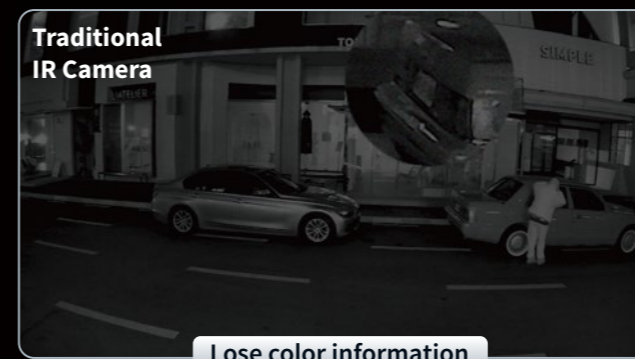

Ultra Motion Detection

Ultra Motion Detection can accurately detect people and motor vehicles within 20 meters, with a detection rate of over 90%, and can filter other objects, effectively reducing false alarm.

Full screen configuration

20m+
Detection distance

90%+
Detection rate

Value

Reduce light pollution

Reduce light pollution caused by constant illumination from IPC at night.

Never miss colorful details of human & vehicle