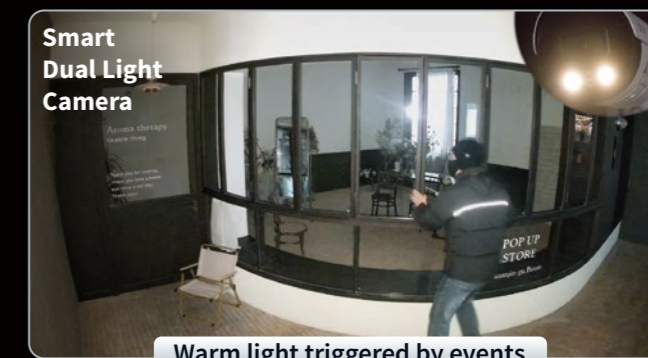

Full screen configuration

20m+
Detection distance

90%+
Detection rate

Value

Reduce light pollution

Reduce light pollution caused by constant illumination from IPC at night.

Never miss colorful details of human & vehicle

Product Family

EASYBASIC

Dual-light

Human Body
Detection 2.0

Built-in
Mic

SD Card
Slot

Detect intruders in real time

No deterrence