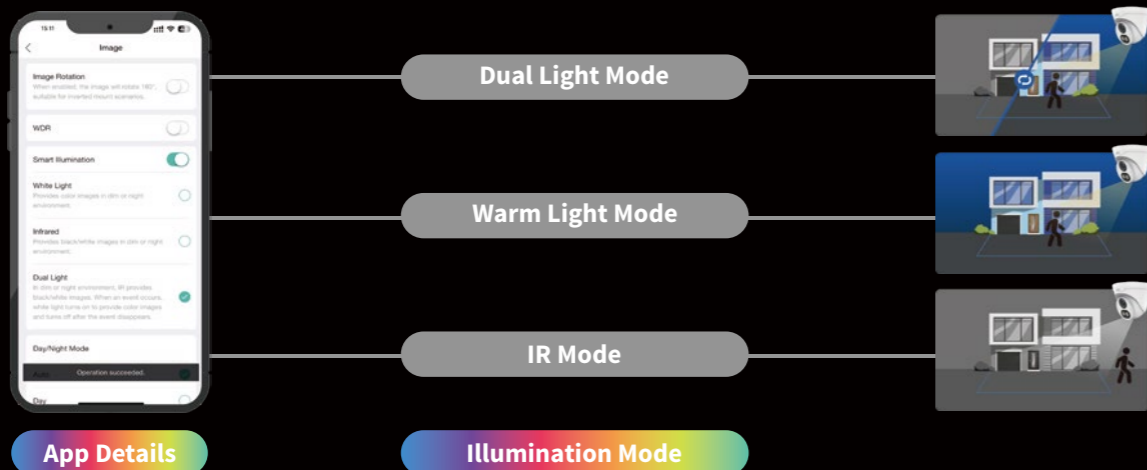

ColorHunter with Smart Dual Light

Smart IR & Warm Light Switching, Adaptable to Various Scenarios

At night, when images are dark, most traditional IP cameras rely on IR lighting to capture images in low-light conditions. However, this only produces monotonous black-and-white images, making it difficult to capture clear details. While warm lighting provides color images, it increases power consumption and contributes to light pollution. Users urgently need IP cameras that deliver colorful, energy-efficient, and environmentally friendly solutions. UNV ColorHunter with Smart Dual Light Technology, addresses these needs by intelligently and flexibly adjusting lighting according to the scene.

Smart Illumination

Use Ultra Motion Detection technology for precise Human/Vehicle detection, enjoy color recording when target is detected, and invisible guardianship when no events.

App

Remotely manage camera illumination anywhere, anytime.