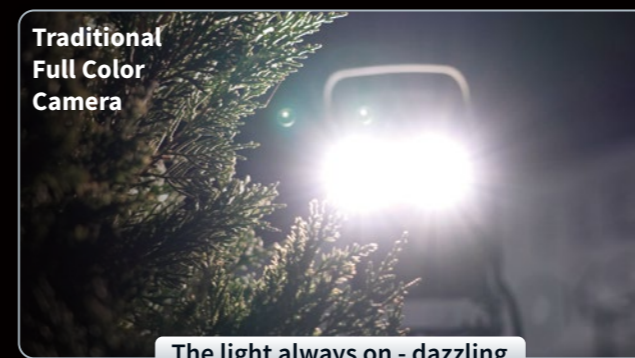

Full screen configuration

20m+
Detection distance

90%+
Detection rate

Value

Reduce light pollution

Reduce light pollution caused by constant illumination from IPC at night.

Never miss colorful details of human & vehicle