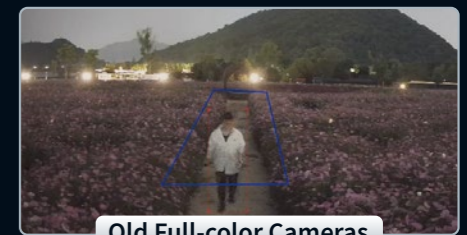

Solved main pain points of nightview images

15↑
times

Faster training speed
Rapid algorithm upgrade

Value

Full-Screen Full-Color at Night

Supplemental lighting can cause a loss of color information at a distance. With Wise-ISP, every detail remains vividly colored, even from afar.

Traditional Full-color Camera with LED on

OwlView Camera with Wise-ISP tech

Colorful Image Without LED on

Wise-ISP technology minimizes the sense of being monitored, and still get colorful image.

Camera with Wise-ISP

Environment

Old Full-color Cameras

Application Scenarios

Park

Farm (Rural areas)

Community

Alley/Streets
(no lights)

Product Family