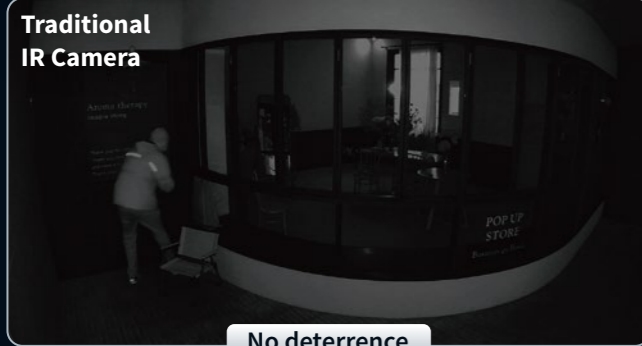

Product Family

EASYBASIC

Dual-light

Human Body
Detection 2.0

Built-in
Mic

SD Card
Slot

Detect intruders in real time

No deterrence

When an event is detected, warm lights
turn on to deter the intruder

Application Scenarios

Villa

In poorly light villas, it can also serve as a streetlight

Warehouse

In poorly lit warehouses, it can also function as a lighting fixture