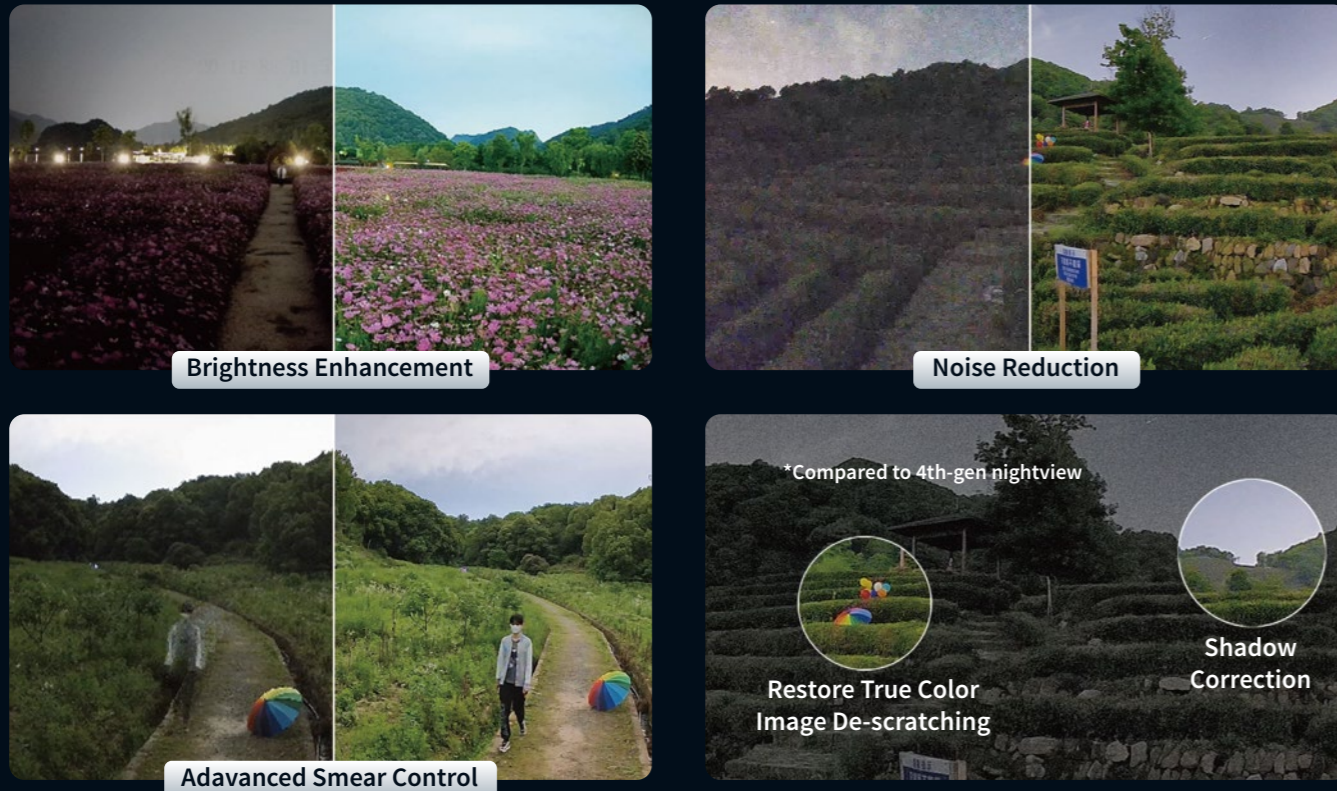

F1.2

F1.0

Here comes
5th-Gen
Nightview Tech

ColorHunter
Wise-ISP

First & Exclusive in Industry

Great Image Improvement Through Software

Wise-ISP For Extreme Image Enhancement

Compared to the full-color technology of fourth-generation night vision in the industry, Wise-ISP technology delivers brighter images, more vivid colors, and significantly less noise and smearing, even in extremely low light conditions without activating LED lights.