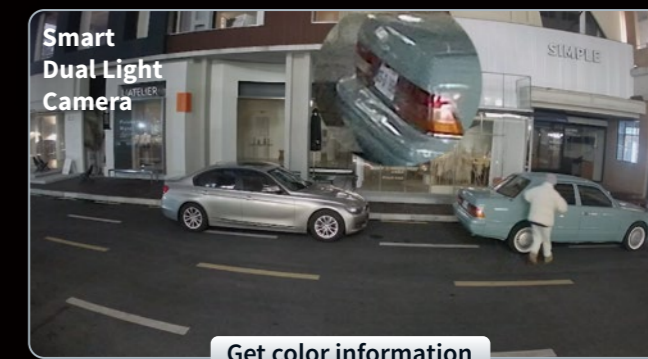

Full screen configuration

20m+
Detection distance

90%+
Detection rate

Value

Reduce light pollution

Reduce light pollution caused by constant illumination from IPC at night.

Never miss colorful details of human & vehicle