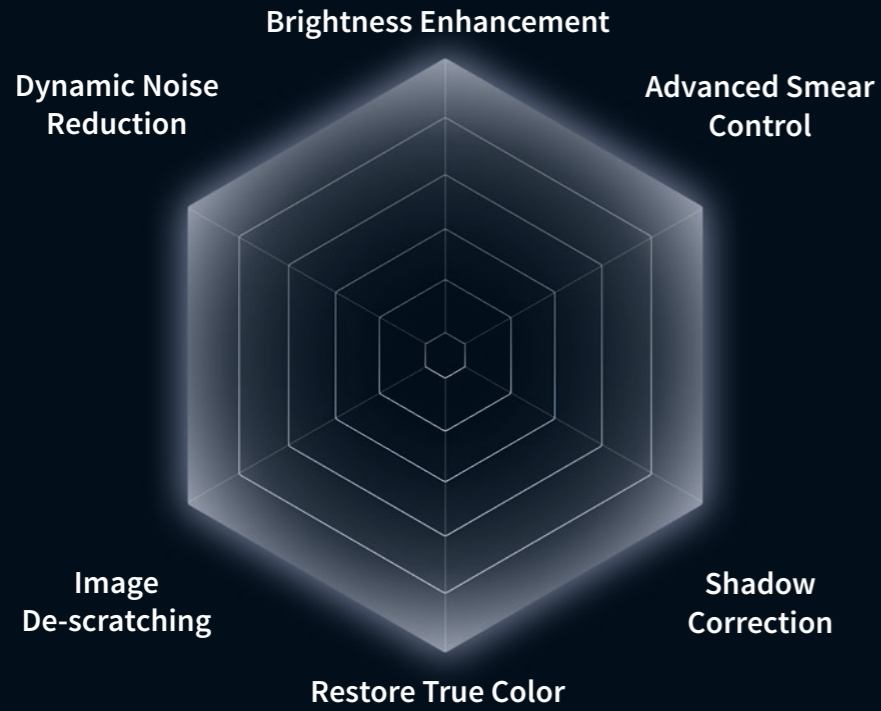

F1.2

F1.0

Here comes
5th-Gen
Nightview Tech

ColorHunter
Wise-ISP

First & Exclusive in Industry

Great Image Improvement Through Software

Wise-ISP For Extreme Image Enhancement

Compared to the full-color technology of fourth-generation night vision in the industry, Wise-ISP technology delivers brighter images, more vivid colors, and significantly less noise and smearing, even in extremely low light conditions without activating LED lights.